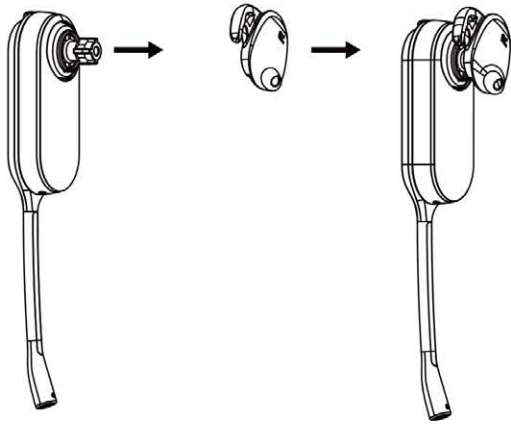

## Package Features

- Package contents:
  - Base
  - Headset
  - Earhook & eartips
  - Headband
  - Neckband
  - Power Adapter
  - 2\* 1m USB 3.0 Cable
  - Quick Start Guide
- Optional accessories:
  - Busylight BLT60
  - Wireless Charger
  - Bluetooth Dongle BT50
- Qty/CNT: 10 PCS
- Base: 344g, Headset: 19g
- N.W/CTN: 9.76 kg
- Giftbox size: 256mm\*206mm\*120mm
- Carton Meas: 594mm\*434mm\*275mm

## Compliance

CE  FC IC

# Connection

**Wear**

**Eartip**

**Earhook & Eartip**

**Headband**

**Neckband**