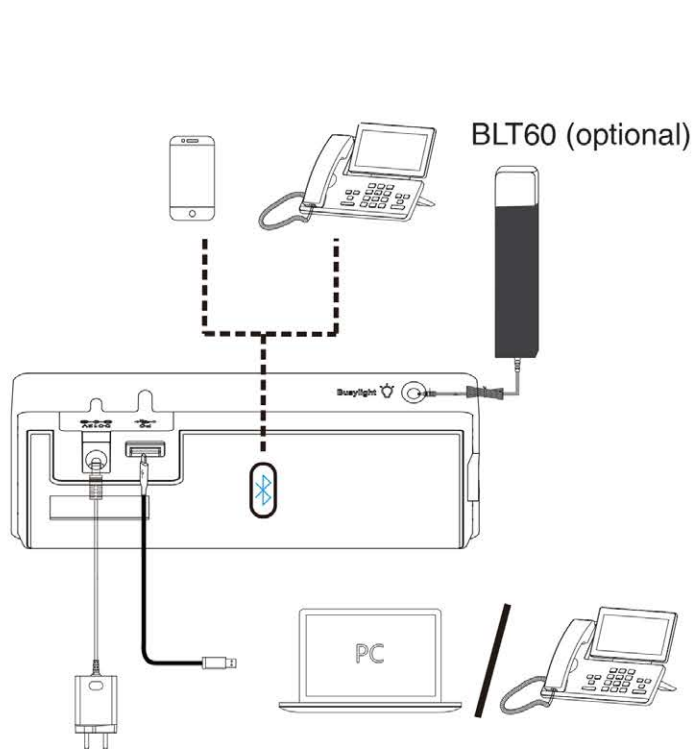

Audio (Headset)

- Microphone type: dual microphone
- Microphone sensitivity: -38.0+/-2 dBV
- Microphone frequency range: 100 Hz-10 kHz

- Speaker size: Φ 13.6
- Speaker sensitivity: 116+/-3 dB, 0.179 V
- Speaker impedance: 32+/-4.8 Ω
- Speaker max output power: 10 mW
- Speaker frequency range: 20 Hz-14 kHz
- Talk mode: wideband, 100Hz~8kHz, 16kHz sample rate
- Hearing Protection
  - Peak Block Protection (EN50332)
  - Australian G616 Protection (AU G616)
  - Daily Noise Exposure Protection

Audio (Base)

- Microphone type: ECM Omnidirectional microphone
- Microphone sensitivity: -38.0+/-2 dBV
- Microphone frequency range: 70 Hz-20 kHz
- Speaker size: 40mm*20.8mm
- Speaker sensitivity: 97+/-3 dB
- Speaker impedance: 4 Ω +/-15%
- Speaker max input power: 4 W
- Speaker frequency range: 160 Hz-20 kHz

Easy Call Management

- Answer/End/Reject a call
- Volume up/down
- Microphone mute

Package Features

- Package contents:
  - Base
  - Headset
  - Earhook & eartips
  - Headband
  - Neckband
  - Power Adapter
  - 2* 1m USB 3.0 Cable
  - Quick Start Guide
- Optional accessories:
  - Busylight BLT60
  - Wireless Charger
  - Bluetooth Dongle BT50
- Qty/CNT: 10 PCS
- Base: 344g, Headset: 19g
- N.W/CTN: 9.76 kg
- Giftbox size: 256mm*206mm*120mm
- Carton Meas: 594mm*434mm*275mm

Compliance

CE FC IC

Connection