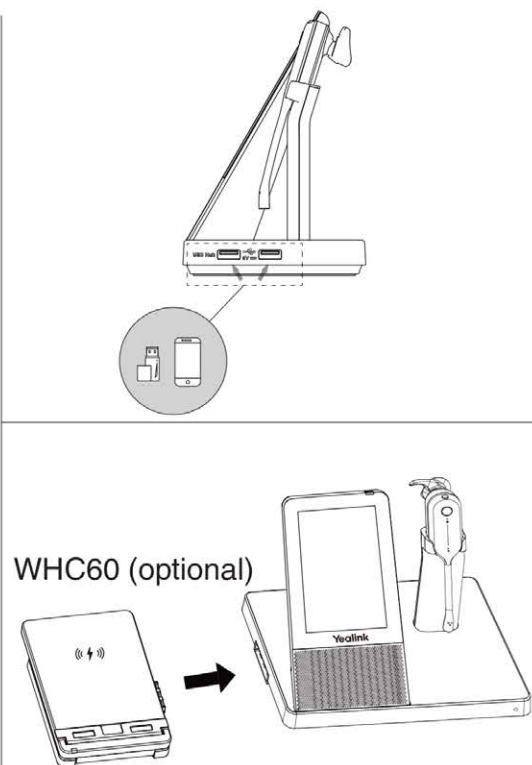

Audio (Headset)

- Microphone type: dual microphone
- Microphone sensitivity: -38.0+/-2 dBV
- Microphone frequency range: 100 Hz-10 kHz

- Speaker size: Φ 13.6
- Speaker sensitivity: 116+/-3 dB, 0.179 V
- Speaker impedance: 32+/-4.8 Ω
- Speaker max output power: 10 mW
- Speaker frequency range: 20 Hz-14 kHz
- Talk mode: wideband, 100Hz~8kHz, 16kHz sample rate
- Hearing Protection
  - Peak Block Protection (EN50332)
  - Australian G616 Protection (AU G616)
  - Daily Noise Exposure Protection

Audio (Base)

- Microphone type: ECM Omnidirectional microphone
- Microphone sensitivity: -38.0+/-2 dBV
- Microphone frequency range: 70 Hz-20 kHz
- Speaker size: 40mm*20.8mm
- Speaker sensitivity: 97+/-3 dB
- Speaker impedance: 4 Ω +/-15%
- Speaker max input power: 4 W
- Speaker frequency range: 160 Hz-20 kHz

Easy Call Management

- Answer/End/Reject a call
- Volume up/down
- Microphone mute

Package Features

- Package contents:
  - Base
  - Headset
  - Earhook & eartips
  - Headband
  - Neckband
  - Power Adapter
  - 2* 1m USB 3.0 Cable
  - Quick Start Guide
- Optional accessories:
  - Busylight BLT60
  - Wireless Charger
  - Bluetooth Dongle BT50
- Qty/CNT: 10 PCS
- Base: 344g, Headset: 19g
- N.W/CTN: 9.76 kg
- Giftbox size: 256mm*206mm*120mm
- Carton Meas: 594mm*434mm*275mm

Compliance

CE FC IC

Connection